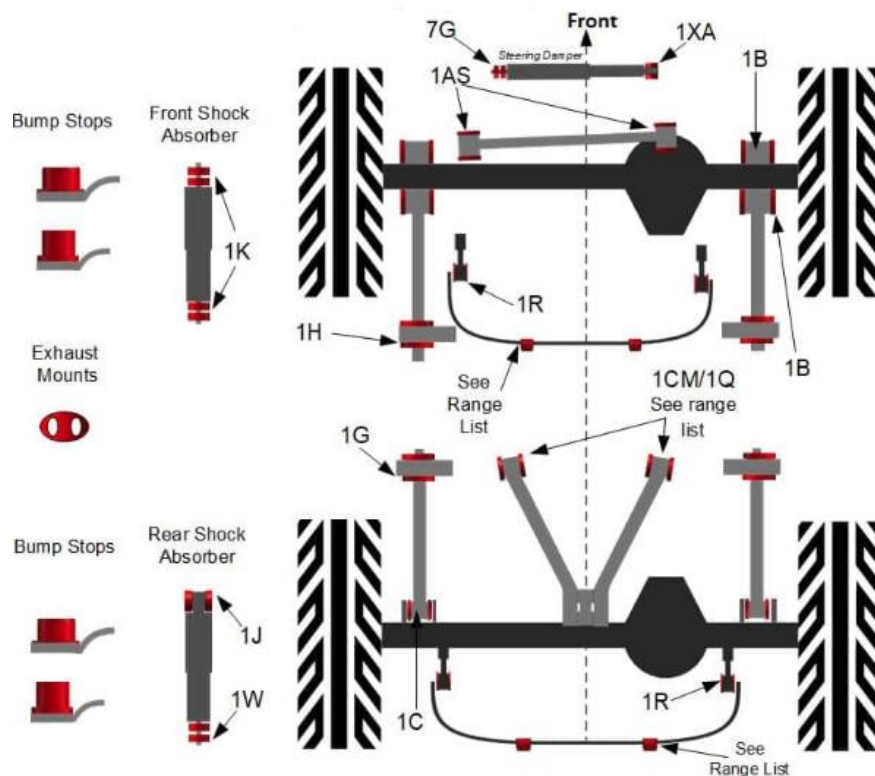

Polybush®

SHOCK ABSORBER BUSH KIT

PERFORMANCE RED KIT12

Range Rover Classic 1986 - 1994

Range Rover P38a

Discovery 1

Defender 2002-2016

Part Number: **LL1881PBR**